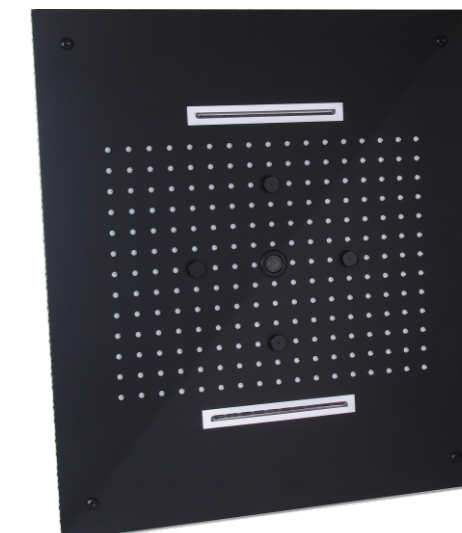

RAIN SHOWER

Castello Ceiling Rain Shower
Size = 15" x 10"
Function = 1

Chrome	Rose Gold	Gold	Matt Black
26000	34000	34000	26000

Castello Ceiling Rain Shower
Size = 15" x 10"
Function = 2

Chrome	Rose Gold	Gold	Matt Black
30000	42000	42000	30000

Castello Ceiling Rain Shower
Size = 19" x 13"
Function = 1

Chrome	Rose Gold	Gold	Matt Black
32000	46000	46000	32000

Castello Ceiling Rain Shower
Size = 19" x 13"
Function = 2

Chrome	Rose Gold	Gold	Matt Black
38000	54000	54000	38000

Rain

Waterfall + LED

Aerator

Mist

Castello Ceiling Rain Shower
Size = 20" x 22"
Function = 4

Chrome	Rose Gold	Gold	Matt Black
69000	100600	100600	100600

Rain Waterfall + LED Aerator Mist

Castello Ceiling Rain Shower
Size = 16" x 18"
Function = 4

Chrome	Rose Gold	Gold	Matt Black
50000	64680	64680	64680

Hot and cold Shower Set 4 Function
 (With lighting and temperature digital display)

1. Solid brass construction body +ABS cover
2. Thread: G1/2
3. Two shelf + glass panel, with water outlet