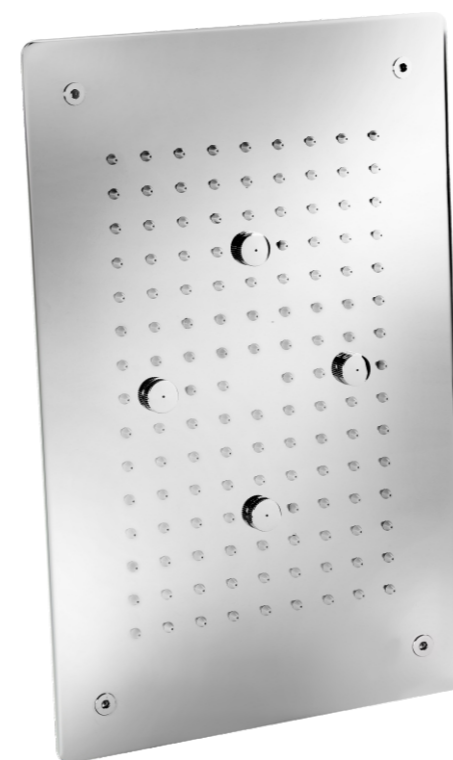

RAIN SHOWER

Castello Ceiling Rain Shower
Size = 15" x 10"
Function = 1

Chrome	Rose Gold	Gold	Matt Black
26000	34000	34000	26000

Castello Ceiling Rain Shower
Size = 15" x 10"
Function = 2

Chrome	Rose Gold	Gold	Matt Black
30000	42000	42000	30000

Chrome	Rose Gold	Gold	Matt Black
50000	64680	64680	64680

Hot and cold Shower Set 4 Function
 (With lighting and temperature digital display)

1. Solid brass construction body +ABS cover
2. Thread: G1/2
3. Two shelf + glass panel, with water outlet