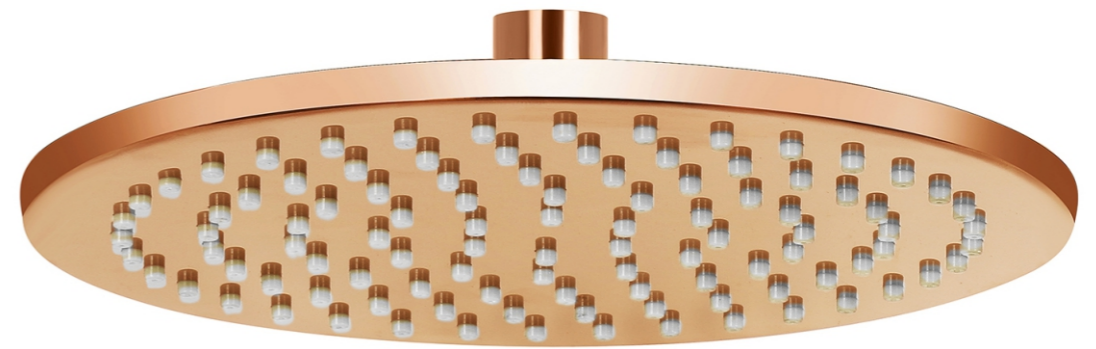

Chrome	Rose Gold	Gold	Matt Black
50000	64680	64680	64680

Hot and cold Shower Set 4 Function
 (With lighting and temperature digital display)

1. Solid brass construction body +ABS cover
2. Thread: G1/2
3. Two shelf + glass panel, with water outlet

PVD GUN METAL COLOUR

Cosetta	134000
---------	--------

LED SHOWER

8 x 8	10 x 10
8200	9800

VENICE ROSE GOLD

<u>6 x 6</u> 3740	<u>8 x 8</u> 5340	<u>10 x 10</u> 9800	<u>12 x 12</u> 11900
----------------------	----------------------	------------------------	-------------------------

VENICE GOLD

<u>6 x 6</u> 3740	<u>8 x 8</u> 5340	<u>10 x 10</u> 9800	<u>12 x 12</u> 11900
----------------------	----------------------	------------------------	-------------------------

VENICE MATT BLACK