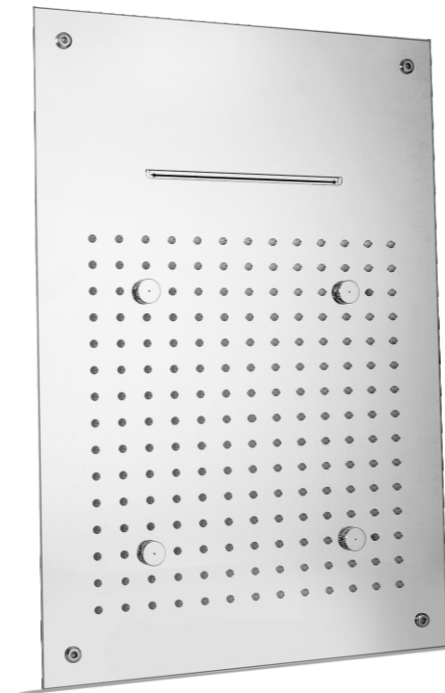

RAIN SHOWER

Castello Ceiling Rain Shower
Size = 15" x 10"
Function = 1

Chrome	Rose Gold	Gold	Matt Black
26000	34000	34000	26000

Castello Ceiling Rain Shower
Size = 15" x 10"
Function = 2

Chrome	Rose Gold	Gold	Matt Black
30000	42000	42000	30000

Rain

Waterfall + LED

Aerator

Mist

Castello Ceiling Rain Shower
Size = 20" x 22"
Function = 4

Chrome	Rose Gold	Gold	Matt Black
69000	100600	100600	100600

Rain Waterfall + LED Aerator Mist

Castello Ceiling Rain Shower
Size = 16" x 18"
Function = 4

Chrome	Rose Gold	Gold	Matt Black
57520	75000	75000	75000

Castello Ceiling Rain Shower
Size = 15" x 10"
Function = 3

Chrome	Rose Gold	Gold	Matt Black
38000	54620	54620	54620

Castello Ceiling Rain Shower
Size = 19" x 13"
Function = 3

Chrome	Rose Gold	Gold	Matt Black
50000	64680	64680	64680

Hot and cold Shower Set 4 Function
 (With lighting and temperature digital display)

1. Solid brass construction body +ABS cover
2. Thread: G1/2
3. Two shelf + glass panel, with water outlet