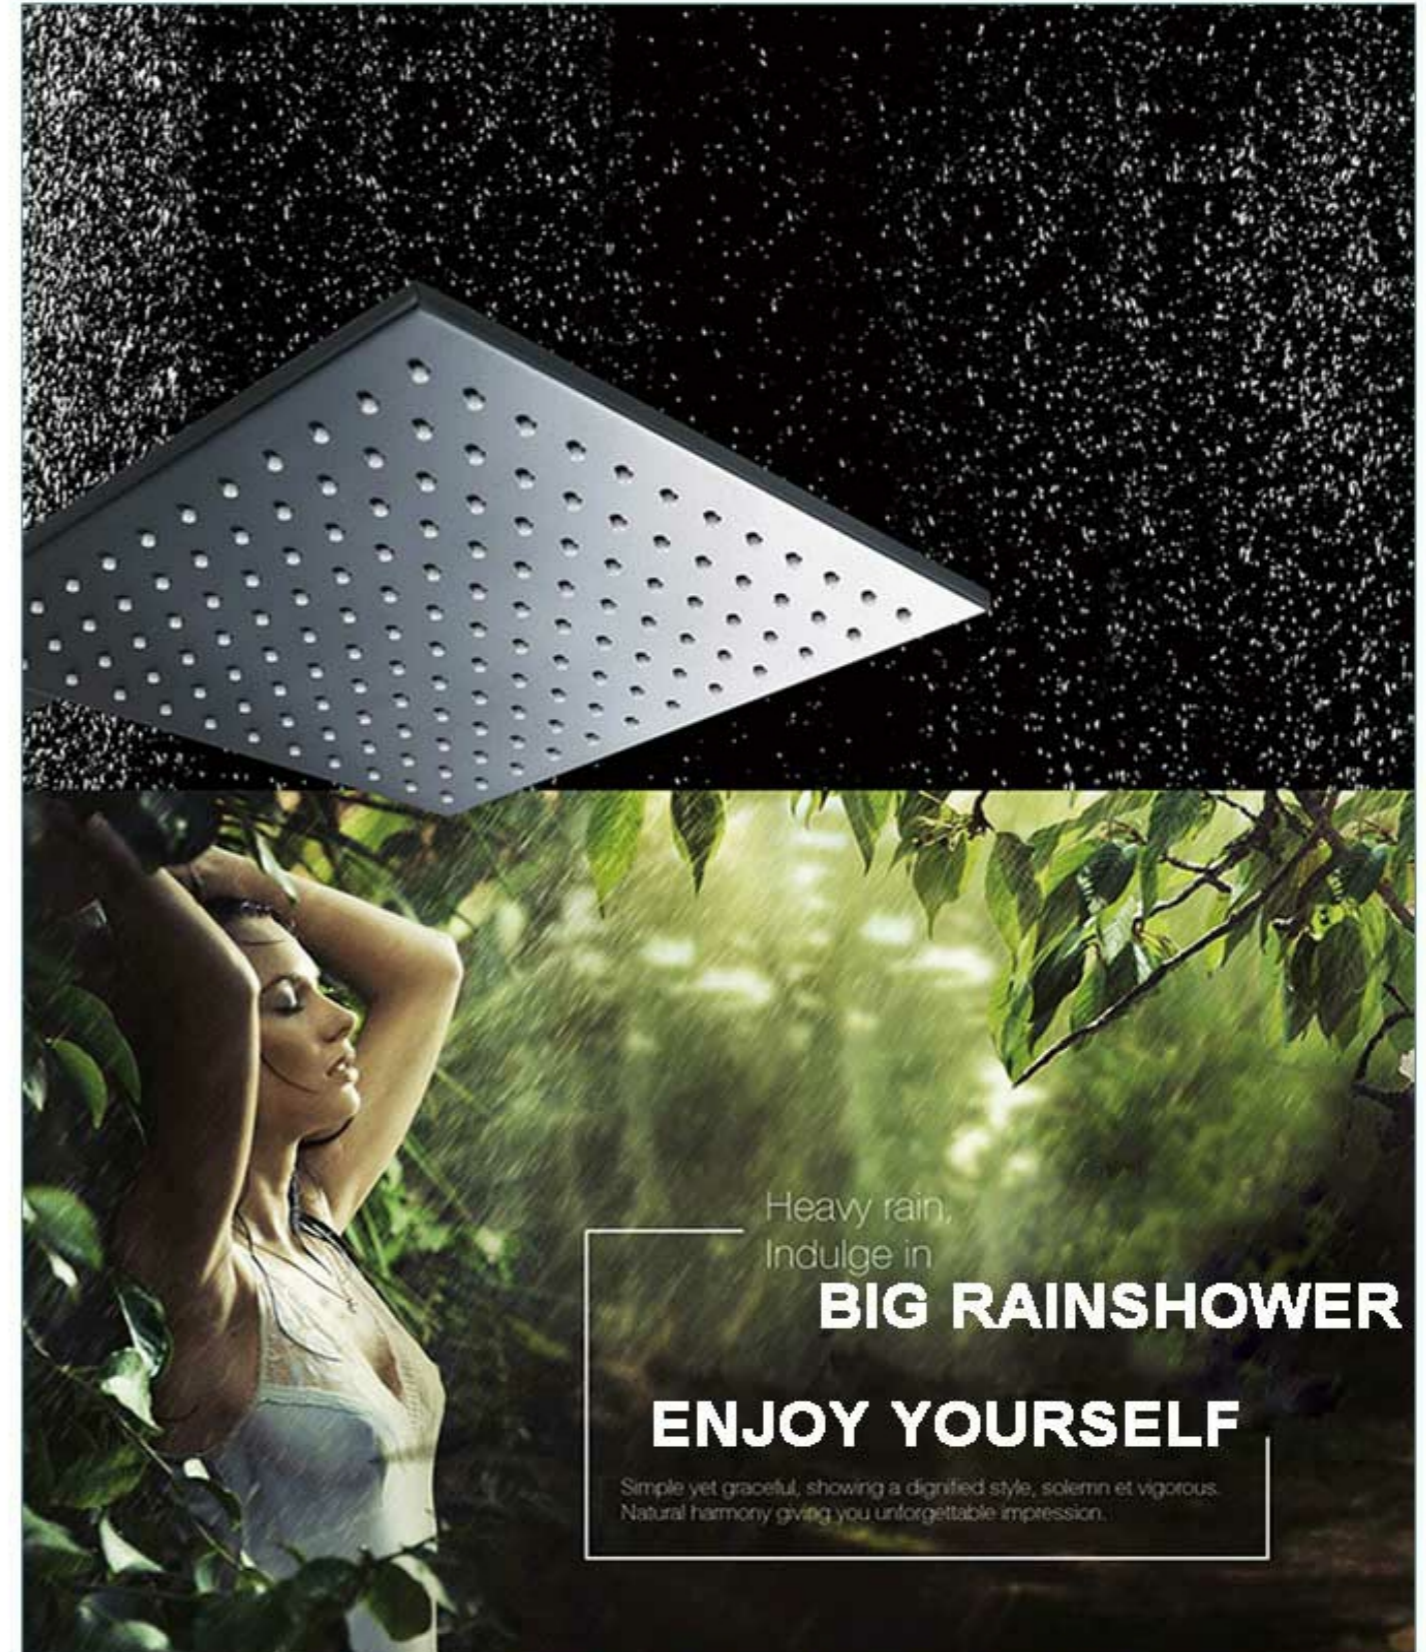

Linea	12"
Gold	14400
Rose Gold	14400
Matt Black	14400

Waterfalls	12"
Chrome	12800
Gold	12800
Rose Gold	12800
Matt Black	12800

ENJOY LIFE ENJOY SKILL

Free your body and enjoy bathing

Smooth

rainshower

Hand spray

Environmental protection

Heavy rain,
Indulge in

BIG RAINSHOWER

ENJOY YOURSELF

Simple yet graceful, showing a dignified style, solemn et vigorous.
Natural harmony giving you unforgettable impression.

Why Choose Palace Shower?