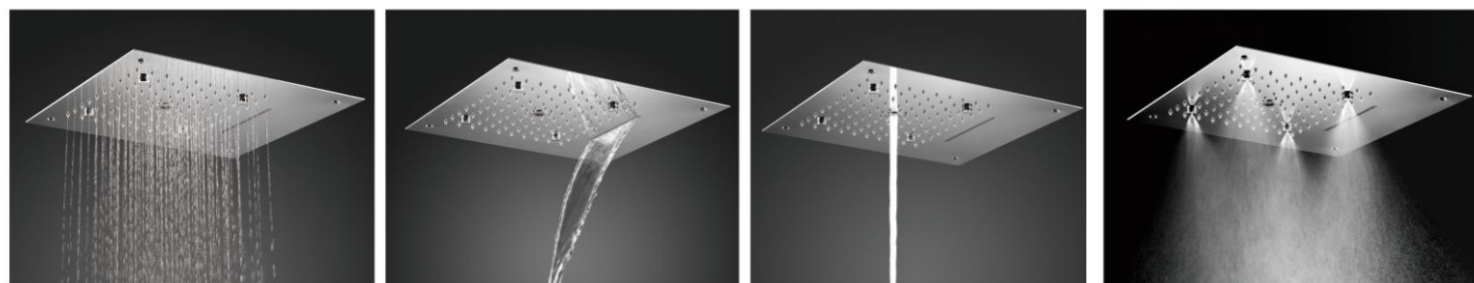

Rain

Waterfall + LED

Aerator

Mist

Castello Ceiling Rain Shower
Size = 20" x 22"
Function = 4

Chrome	Rose Gold	Gold	Matt Black
69000	100600	100600	100600