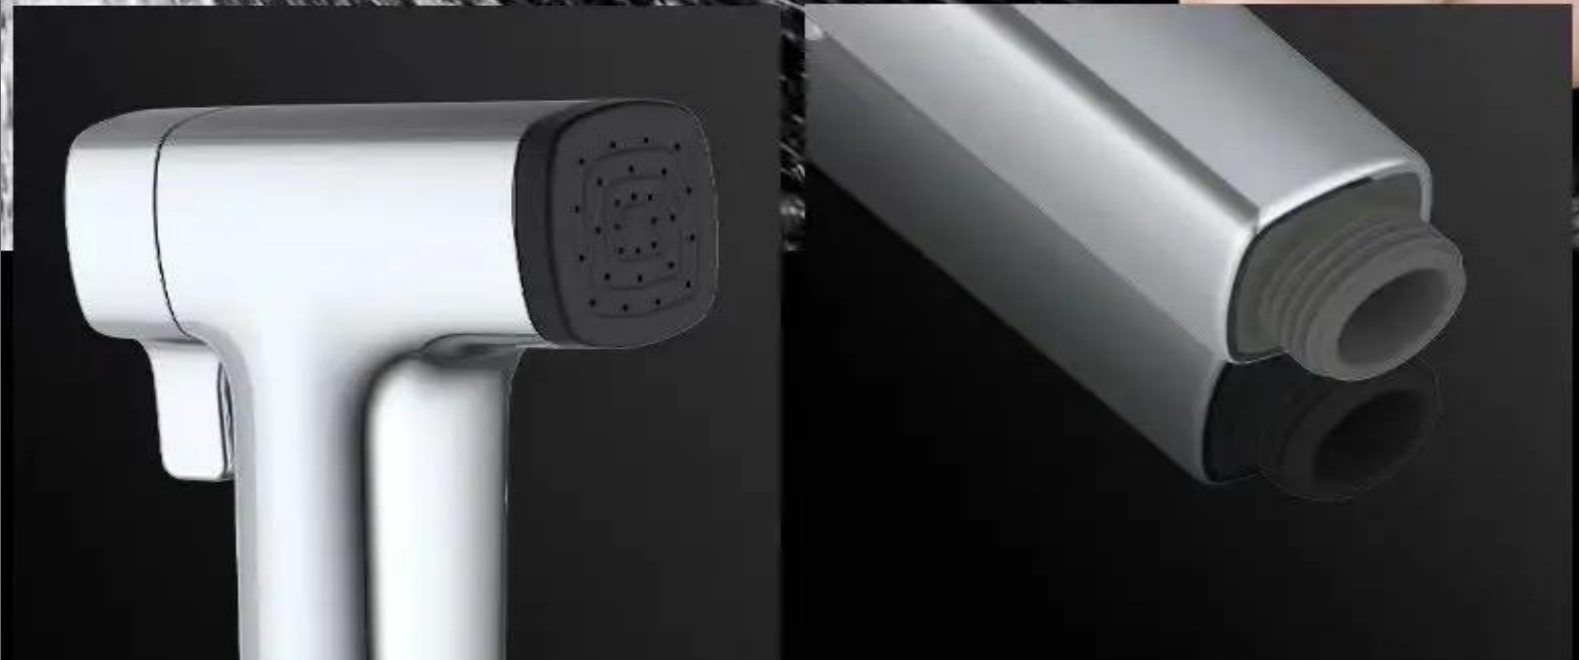

PULSER SERIES

LIVER	SET
720	1620

PLATINIUM SERIES

LIVER	SET
700	1600

ZURICH (European Series)

LORENZO
(European Series)

	LIVER	SET
ZURICH	1080	1940
LORENZO	920	1780

EVA (European Series)