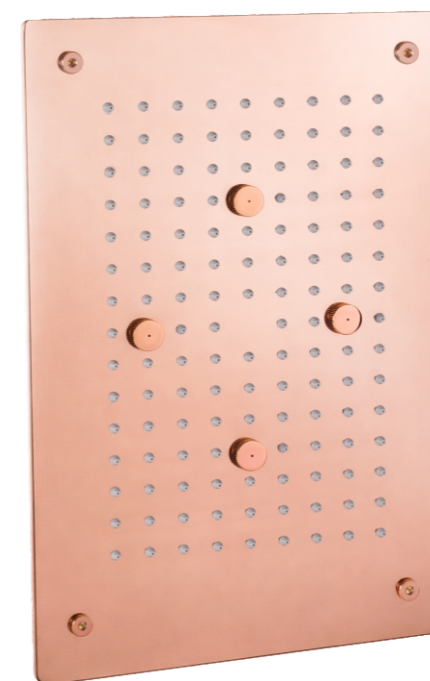

RAIN SHOWER

Castello Ceiling Rain Shower
Size = 15" x 10"
Function = 1

Chrome	Rose Gold	Gold	Matt Black
26000	34000	34000	26000

Castello Ceiling Rain Shower
Size = 15" x 10"
Function = 2

Chrome	Rose Gold	Gold	Matt Black
30000	42000	42000	30000

Chrome	Rose Gold	Gold	Matt Black
50000	64680	64680	64680

Hot and cold Shower Set 4 Function
 (With lighting and temperature digital display)

1. Solid brass construction body +ABS cover
2. Thread: G1/2
3. Two shelf + glass panel, with water outlet