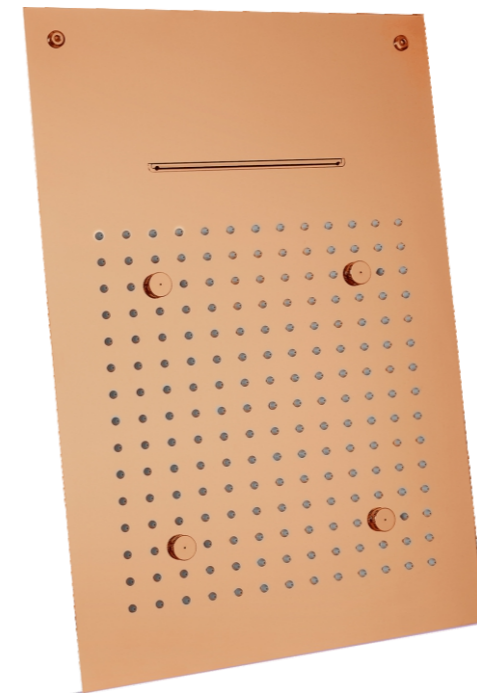

Castello Ceiling Rain Shower
Size = 19" x 13"
Function = 3

Chrome	Rose Gold	Gold	Matt Black
50000	64680	64680	64680