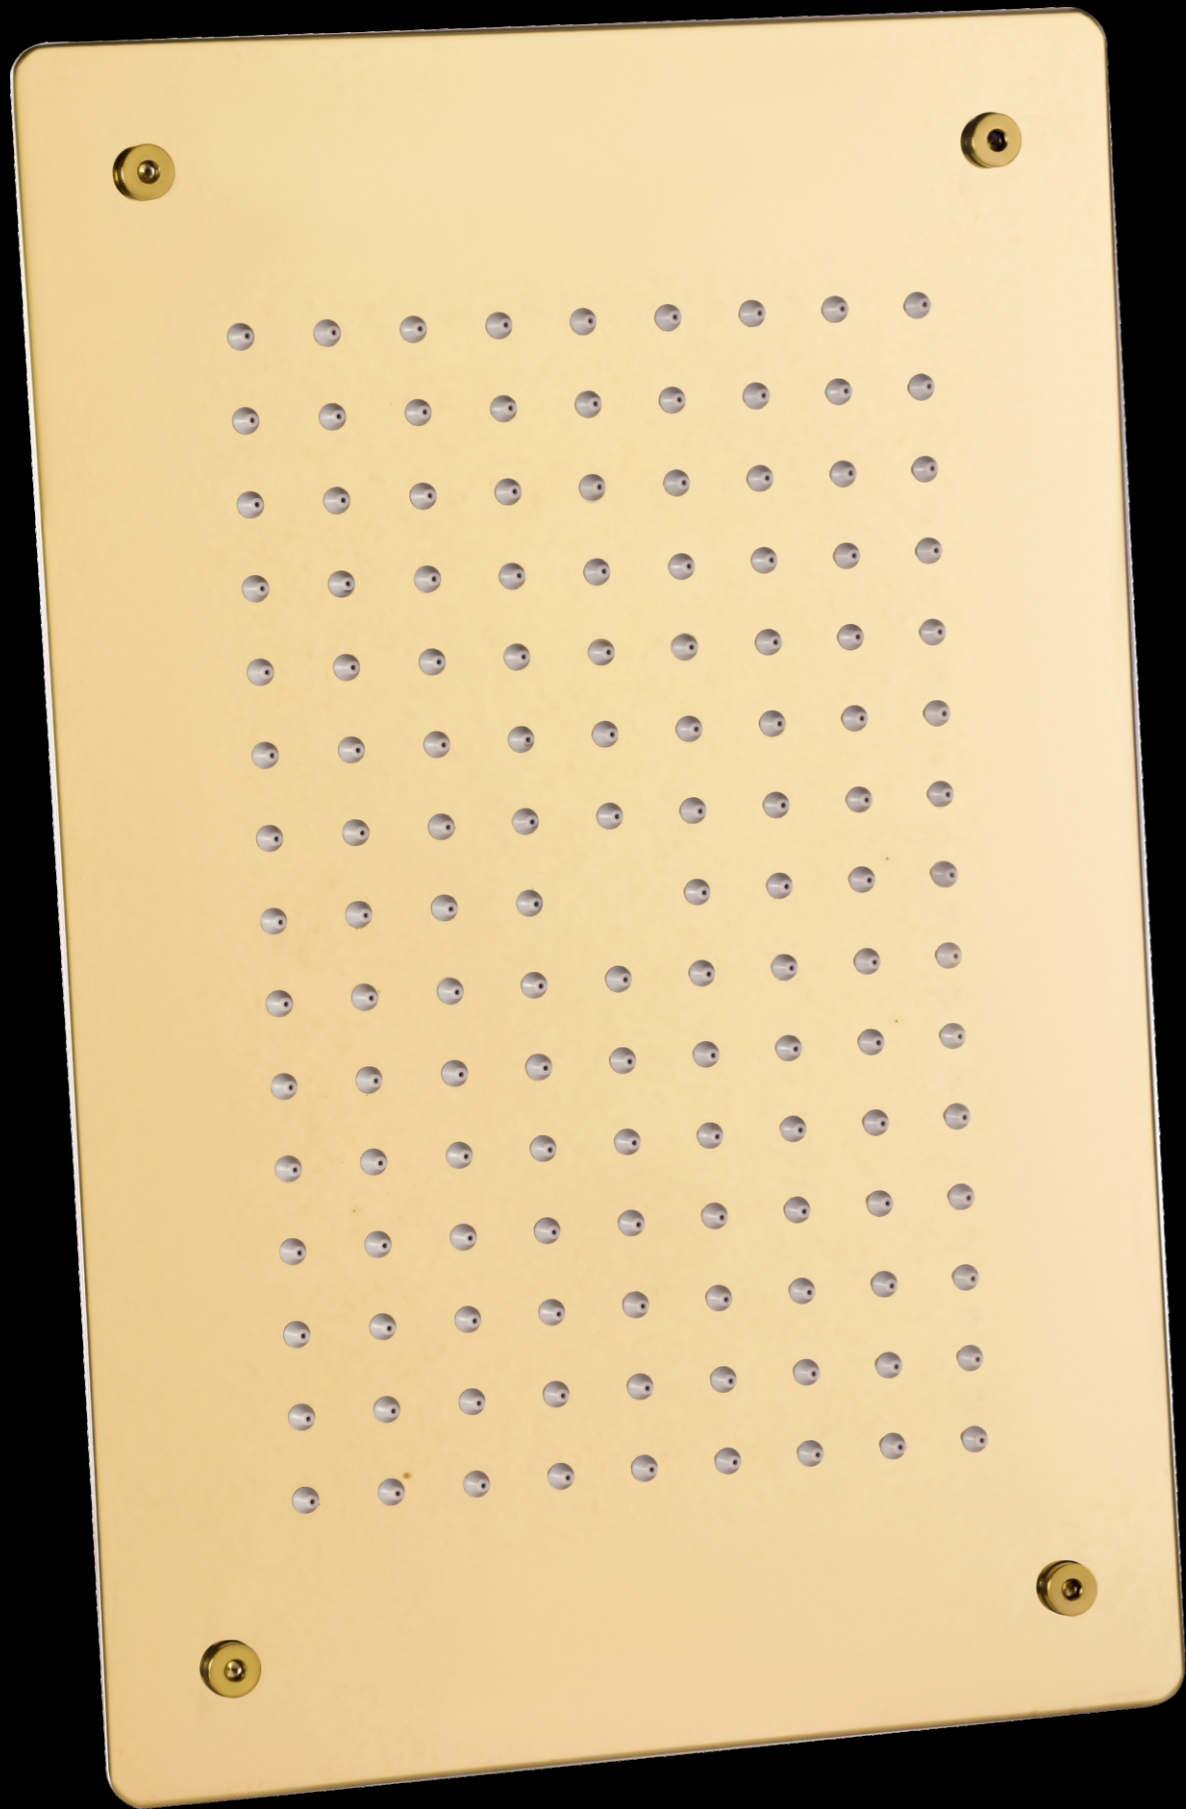

RAIN SHOWER

Castello Ceiling Rain Shower
Size = 15" x 10"
Function = 1

Chrome	Rose Gold	Gold	Matt Black
26000	34000	34000	26000

Castello Ceiling Rain Shower
Size = 15" x 10"
Function = 2

Chrome	Rose Gold	Gold	Matt Black
30000	42000	42000	30000

Chrome	Rose Gold	Gold	Matt Black
50000	64680	64680	64680

Hot and cold Shower Set 4 Function
 (With lighting and temperature digital display)

1. Solid brass construction body +ABS cover
2. Thread: G1/2
3. Two shelf + glass panel, with water outlet