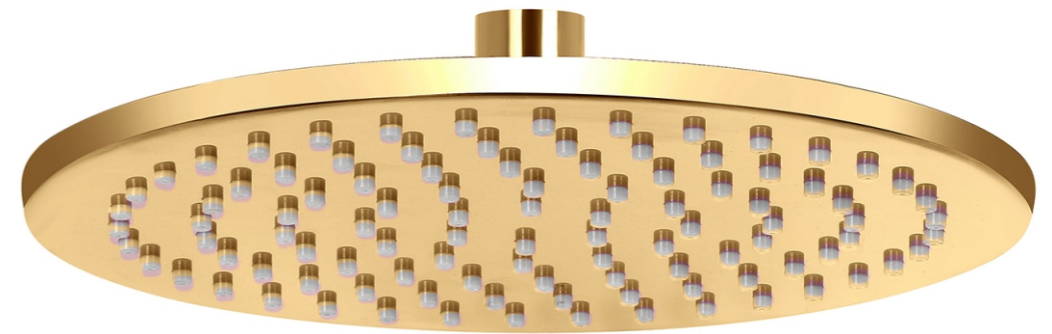

Chrome	Rose Gold	Gold	Matt Black
50000	64680	64680	64680

Hot and cold Shower Set 4 Function
 (With lighting and temperature digital display)

1. Solid brass construction body +ABS cover
2. Thread: G1/2
3. Two shelf + glass panel, with water outlet

PVD GUN METAL COLOUR

Cosetta	134000
---------	--------

LED SHOWER

8 x 8	10 x 10
8200	9800

VENICE ROSE GOLD

<u>6 x 6</u> 3740	<u>8 x 8</u> 5340	<u>10 x 10</u> 9800	<u>12 x 12</u> 11900
----------------------	----------------------	------------------------	-------------------------

VENICE GOLD

<u>6 x 6</u> 3740	<u>8 x 8</u> 5340	<u>10 x 10</u> 9800	<u>12 x 12</u> 11900
----------------------	----------------------	------------------------	-------------------------

VENICE MATT BLACK