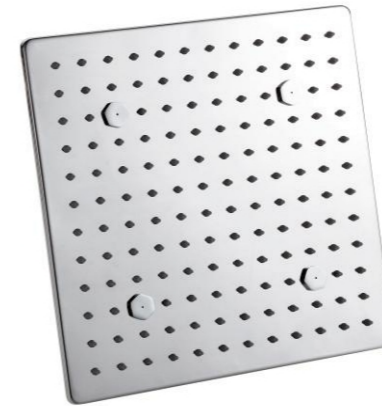

Size 10 X 10
Function : 2