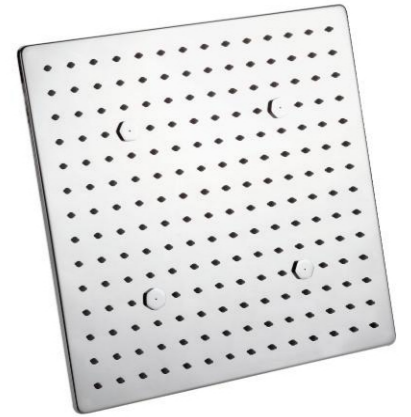

Chrome	Rose Gold	Gold	Matt Black
50000	64680	64680	64680

Hot and cold Shower Set 4 Function
 (With lighting and temperature digital display)

1. Solid brass construction body +ABS cover
2. Thread: G1/2
3. Two shelf + glass panel, with water outlet

Mist Shower

Size 6 X 6

Size 8 X 8

Size 10 X 10
Function : 2

Size 12 X 12
Function : 2

MIST SHOWER

<u>6 x 6</u> 4300	<u>8 x 8</u> 6312	<u>10 x 10</u> 9672	<u>12 x 12</u> 11016
----------------------	----------------------	------------------------	-------------------------