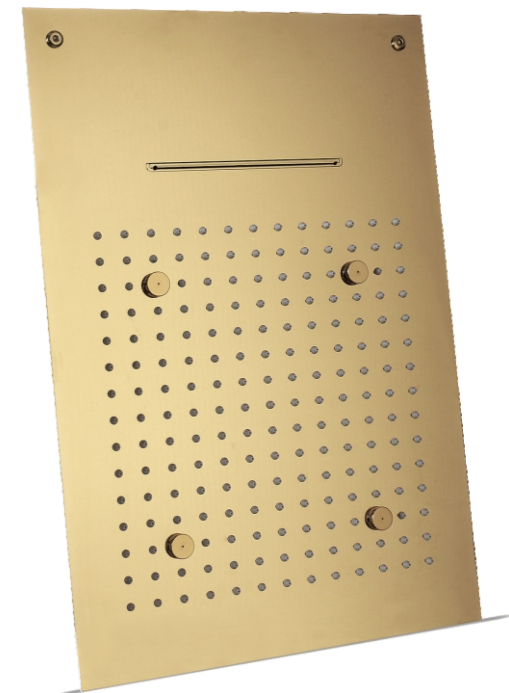

RAIN SHOWER

Castello Ceiling Rain Shower
Size = 15" x 10"
Function = 1

Chrome	Rose Gold	Gold	Matt Black
26000	34000	34000	26000

Castello Ceiling Rain Shower
Size = 15" x 10"
Function = 2

Chrome	Rose Gold	Gold	Matt Black
30000	42000	42000	30000

Rain

Waterfall + LED

Aerator

Mist

Castello Ceiling Rain Shower
Size = 20" x 22"
Function = 4

Chrome	Rose Gold	Gold	Matt Black
69000	100600	100600	100600

Rain Waterfall + LED Aerator Mist

Castello Ceiling Rain Shower
Size = 16" x 18"
Function = 4

Chrome	Rose Gold	Gold	Matt Black
57520	75000	75000	75000

Castello Ceiling Rain Shower
Size = 15" x 10"
Function = 3

Chrome	Rose Gold	Gold	Matt Black
38000	54620	54620	54620

Castello Ceiling Rain Shower
Size = 19" x 13"
Function = 3

Chrome	Rose Gold	Gold	Matt Black
50000	64680	64680	64680

Hot and cold Shower Set 4 Function
 (With lighting and temperature digital display)

1. Solid brass construction body +ABS cover
2. Thread: G1/2
3. Two shelf + glass panel, with water outlet