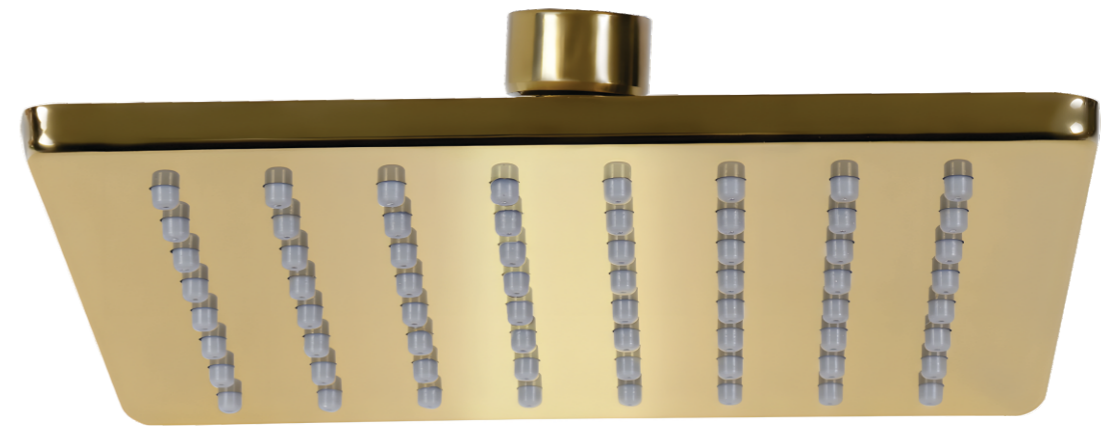

VENICE ROSE GOLD

<u>6 x 6</u> 3740	<u>8 x 8</u> 5340	<u>10 x 10</u> 9800	<u>12 x 12</u> 11900

VENICE GOLD

<u>6 x 6</u> 3740	<u>8 x 8</u> 5340	<u>10 x 10</u> 9800	<u>12 x 12</u> 11900