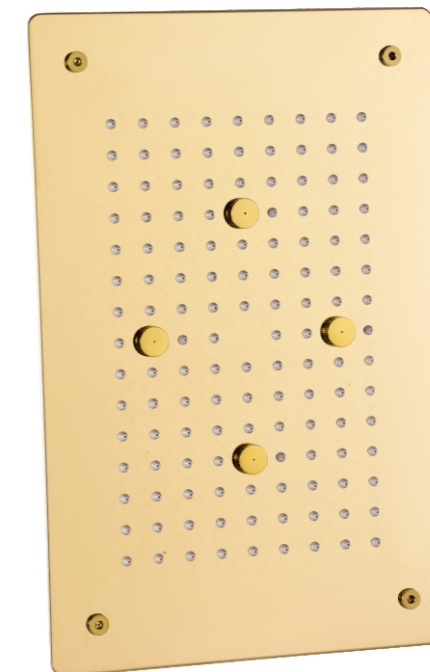

RAIN SHOWER

Castello Ceiling Rain Shower
Size = 15" x 10"
Function = 1

Chrome	Rose Gold	Gold	Matt Black
26000	34000	34000	26000

Castello Ceiling Rain Shower
Size = 15" x 10"
Function = 2

Chrome	Rose Gold	Gold	Matt Black
30000	42000	42000	30000

Chrome	Rose Gold	Gold	Matt Black
50000	64680	64680	64680

Hot and cold Shower Set 4 Function
 (With lighting and temperature digital display)

1. Solid brass construction body +ABS cover
2. Thread: G1/2
3. Two shelf + glass panel, with water outlet