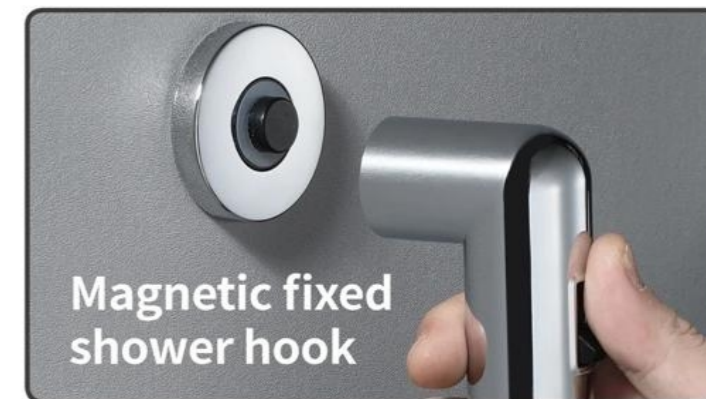

PULSER SERIES

LIVER	SET
720	1620

PLATINIUM SERIES

LIVER	SET
700	1600

ZURICH (European Series)

LORENZO
(European Series)

	LIVER	SET
ZURICH	1080	1940
LORENZO	920	1780

EVA (European Series)