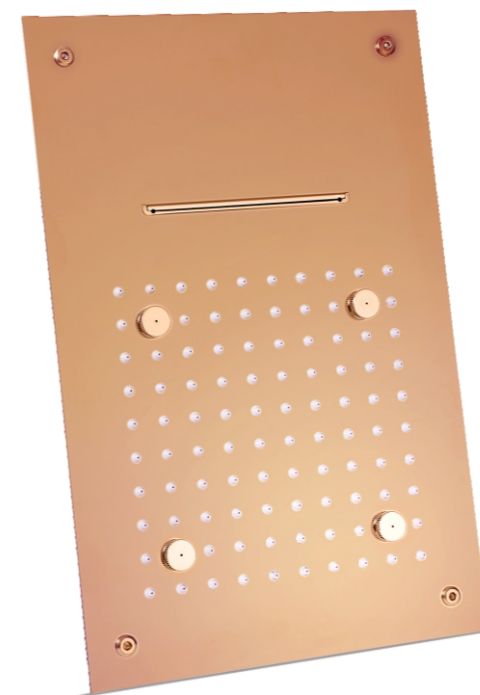

Castello Ceiling Rain Shower
Size = 15" x 10"
Function = 3

Chrome	Rose Gold	Gold	Matt Black
38000	54620	54620	54620