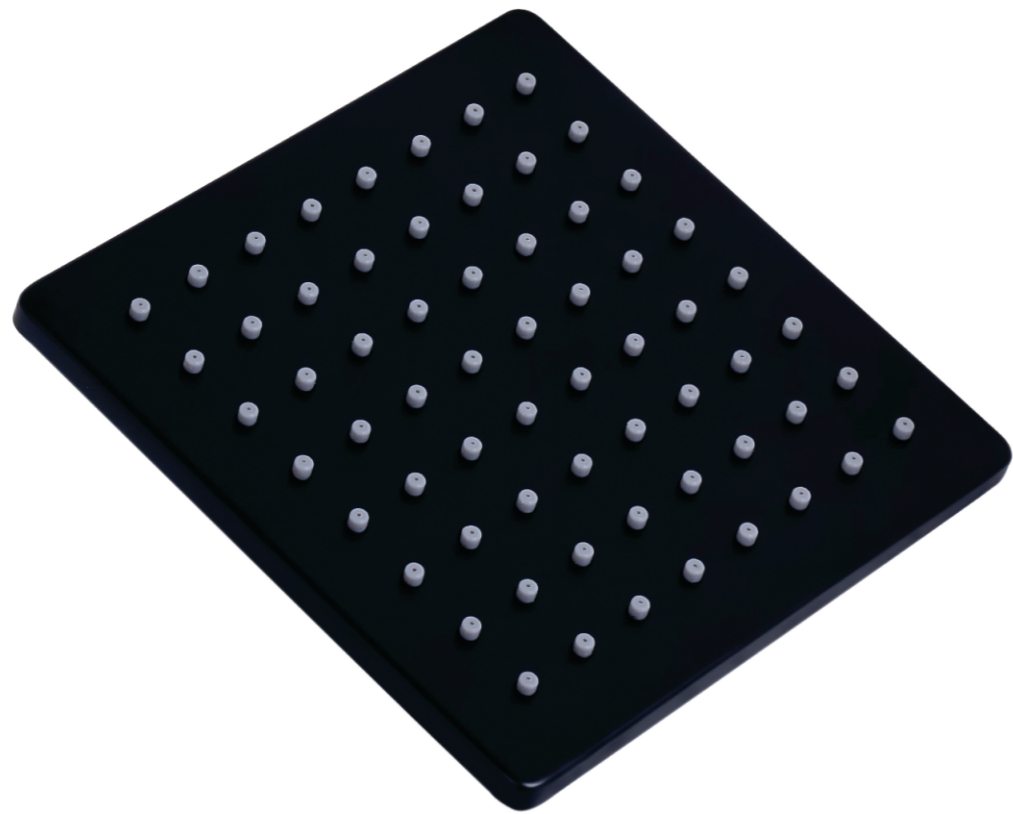

VENICE MATT BLACK

<u>6 x 6</u> 3740	<u>8 x 8</u> 5340	<u>10 x 10</u> 9800	<u>12 x 12</u> 11900

VENICE ROUND

<u>6 x 6</u> 4140	<u>8 x 8</u> 5740	<u>10 x 10</u> 10200	<u>12 x 12</u> 12400