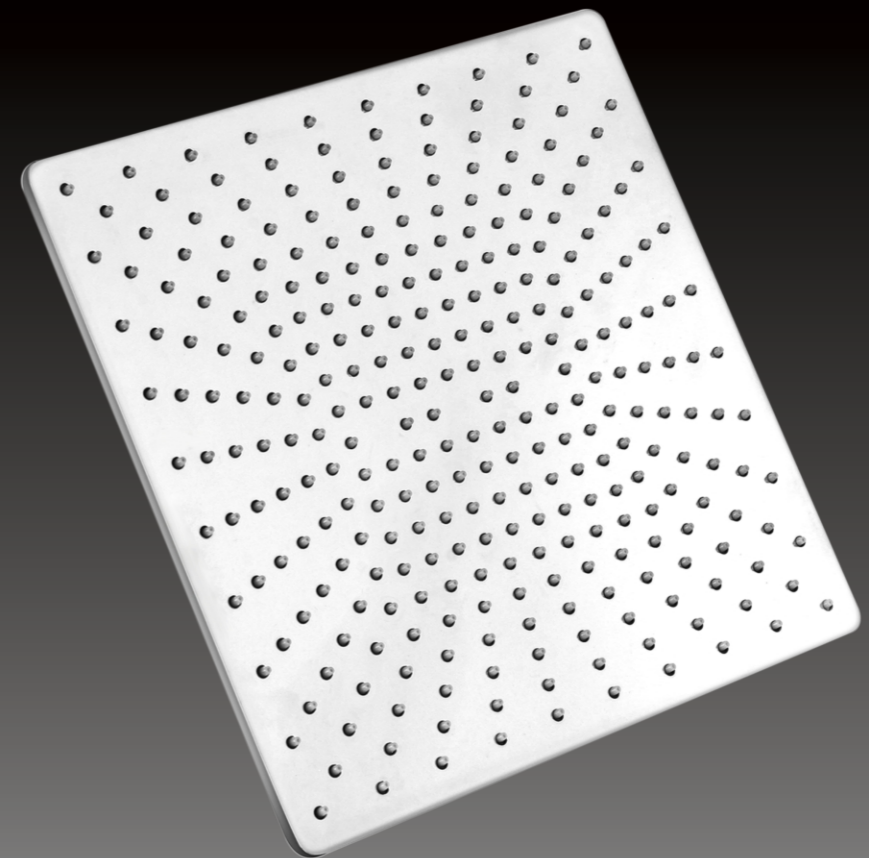

CANZARY SHOWER

<u>6 x 6</u> 1992	<u>8 x 8</u> 2860	<u>10 x 10</u> 5580	<u>12 x 12</u> 7120