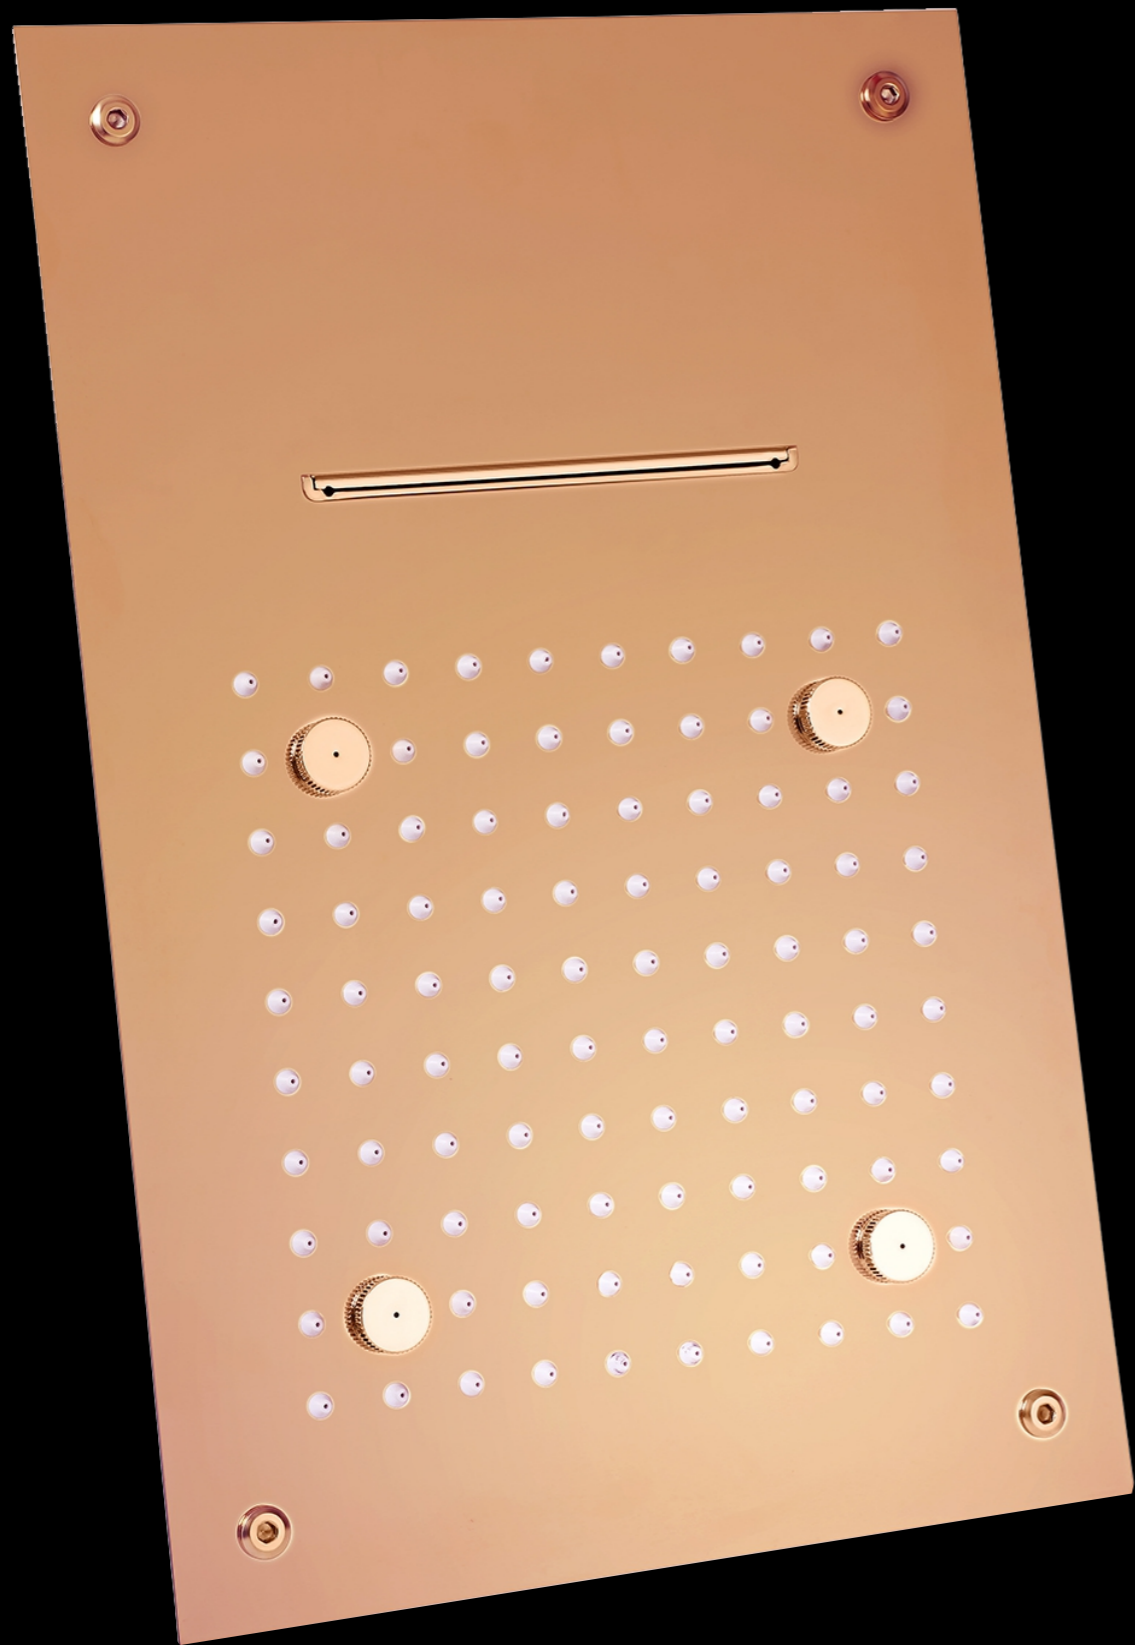

Castello Ceiling Rain Shower
Size = 15" x 10"
Function = 3

Chrome	Rose Gold	Gold	Matt Black
38000	54620	54620	54620