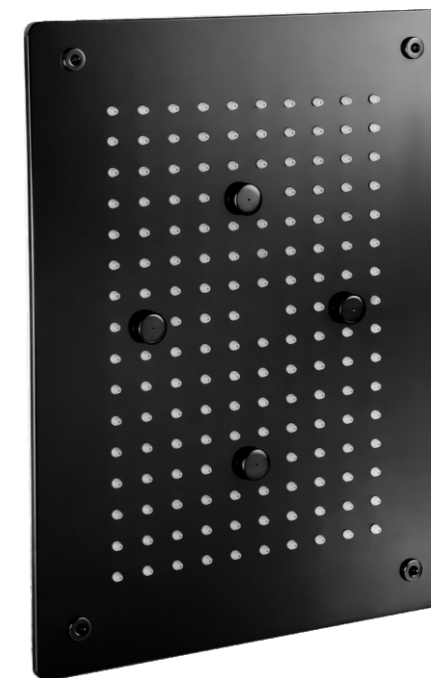

RAIN SHOWER

Castello Ceiling Rain Shower
Size = 15" x 10"
Function = 1

Chrome	Rose Gold	Gold	Matt Black
26000	34000	34000	26000

Castello Ceiling Rain Shower
Size = 15" x 10"
Function = 2

Chrome	Rose Gold	Gold	Matt Black
30000	42000	42000	30000

Chrome	Rose Gold	Gold	Matt Black
50000	64680	64680	64680

Hot and cold Shower Set 4 Function
 (With lighting and temperature digital display)

1. Solid brass construction body +ABS cover
2. Thread: G1/2
3. Two shelf + glass panel, with water outlet