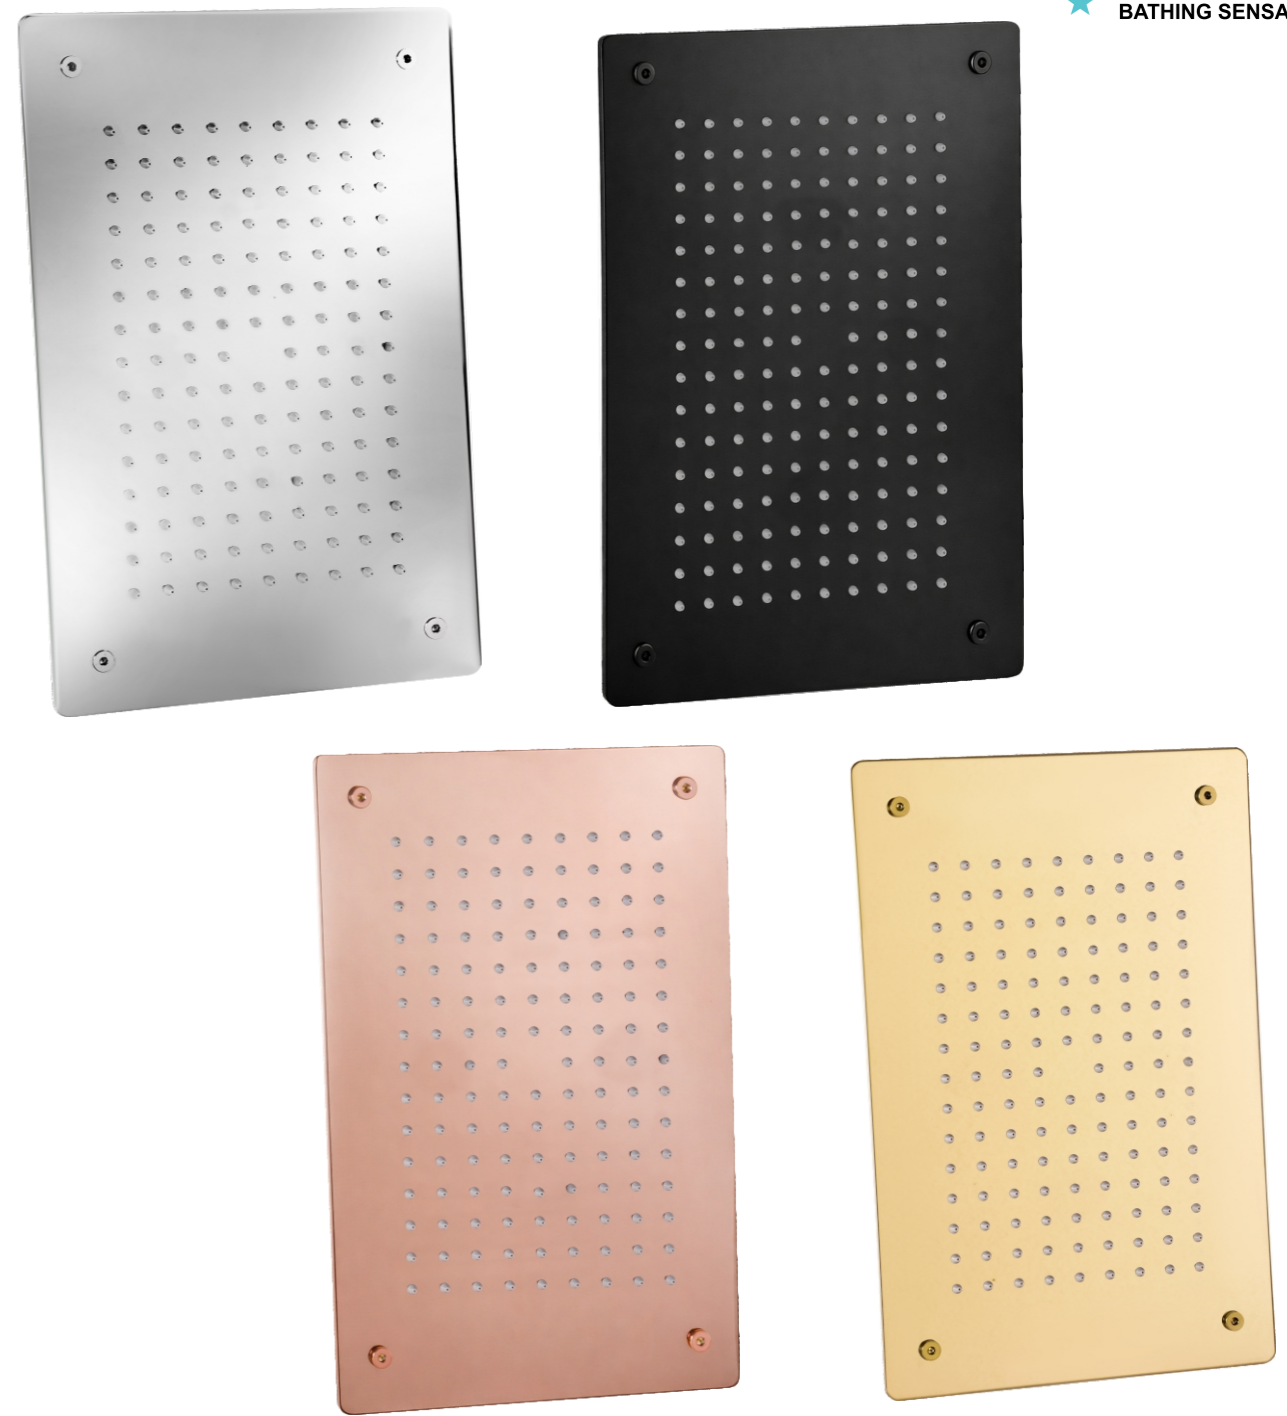

RAIN SHOWER

Castello Ceiling Rain Shower
Size = 15" x 10"
Function = 1

Chrome	Rose Gold	Gold	Matt Black
26000	34000	34000	26000

Castello Ceiling Rain Shower
Size = 15" x 10"
Function = 2

Chrome	Rose Gold	Gold	Matt Black
30000	42000	42000	30000

Castello Ceiling Rain Shower
Size = 19" x 13"
Function = 1

Chrome	Rose Gold	Gold	Matt Black
32000	46000	46000	32000

Castello Ceiling Rain Shower
Size = 19" x 13"
Function = 2

Chrome	Rose Gold	Gold	Matt Black
38000	54000	54000	38000

Chrome	Rose Gold	Gold	Matt Black
50000	64680	64680	64680

Hot and cold Shower Set 4 Function
 (With lighting and temperature digital display)

1. Solid brass construction body +ABS cover
2. Thread: G1/2
3. Two shelf + glass panel, with water outlet

PVD GUN METAL COLOUR

Cosetta	134000
---------	--------

LED SHOWER

8 x 8	10 x 10
8200	9800

VENICE ROSE GOLD

<u>6 x 6</u> 3740	<u>8 x 8</u> 5340	<u>10 x 10</u> 9800	<u>12 x 12</u> 11900
----------------------	----------------------	------------------------	-------------------------