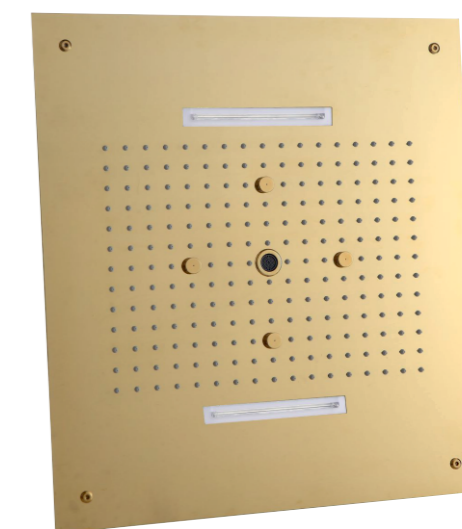

RAIN SHOWER

Castello Ceiling Rain Shower
Size = 15" x 10"
Function = 1

Chrome	Rose Gold	Gold	Matt Black
26000	34000	34000	26000

Castello Ceiling Rain Shower
Size = 15" x 10"
Function = 2

Chrome	Rose Gold	Gold	Matt Black
30000	42000	42000	30000

Castello Ceiling Rain Shower
Size = 19" x 13"
Function = 1

Chrome	Rose Gold	Gold	Matt Black
32000	46000	46000	32000

Castello Ceiling Rain Shower
Size = 19" x 13"
Function = 2

Chrome	Rose Gold	Gold	Matt Black
38000	54000	54000	38000