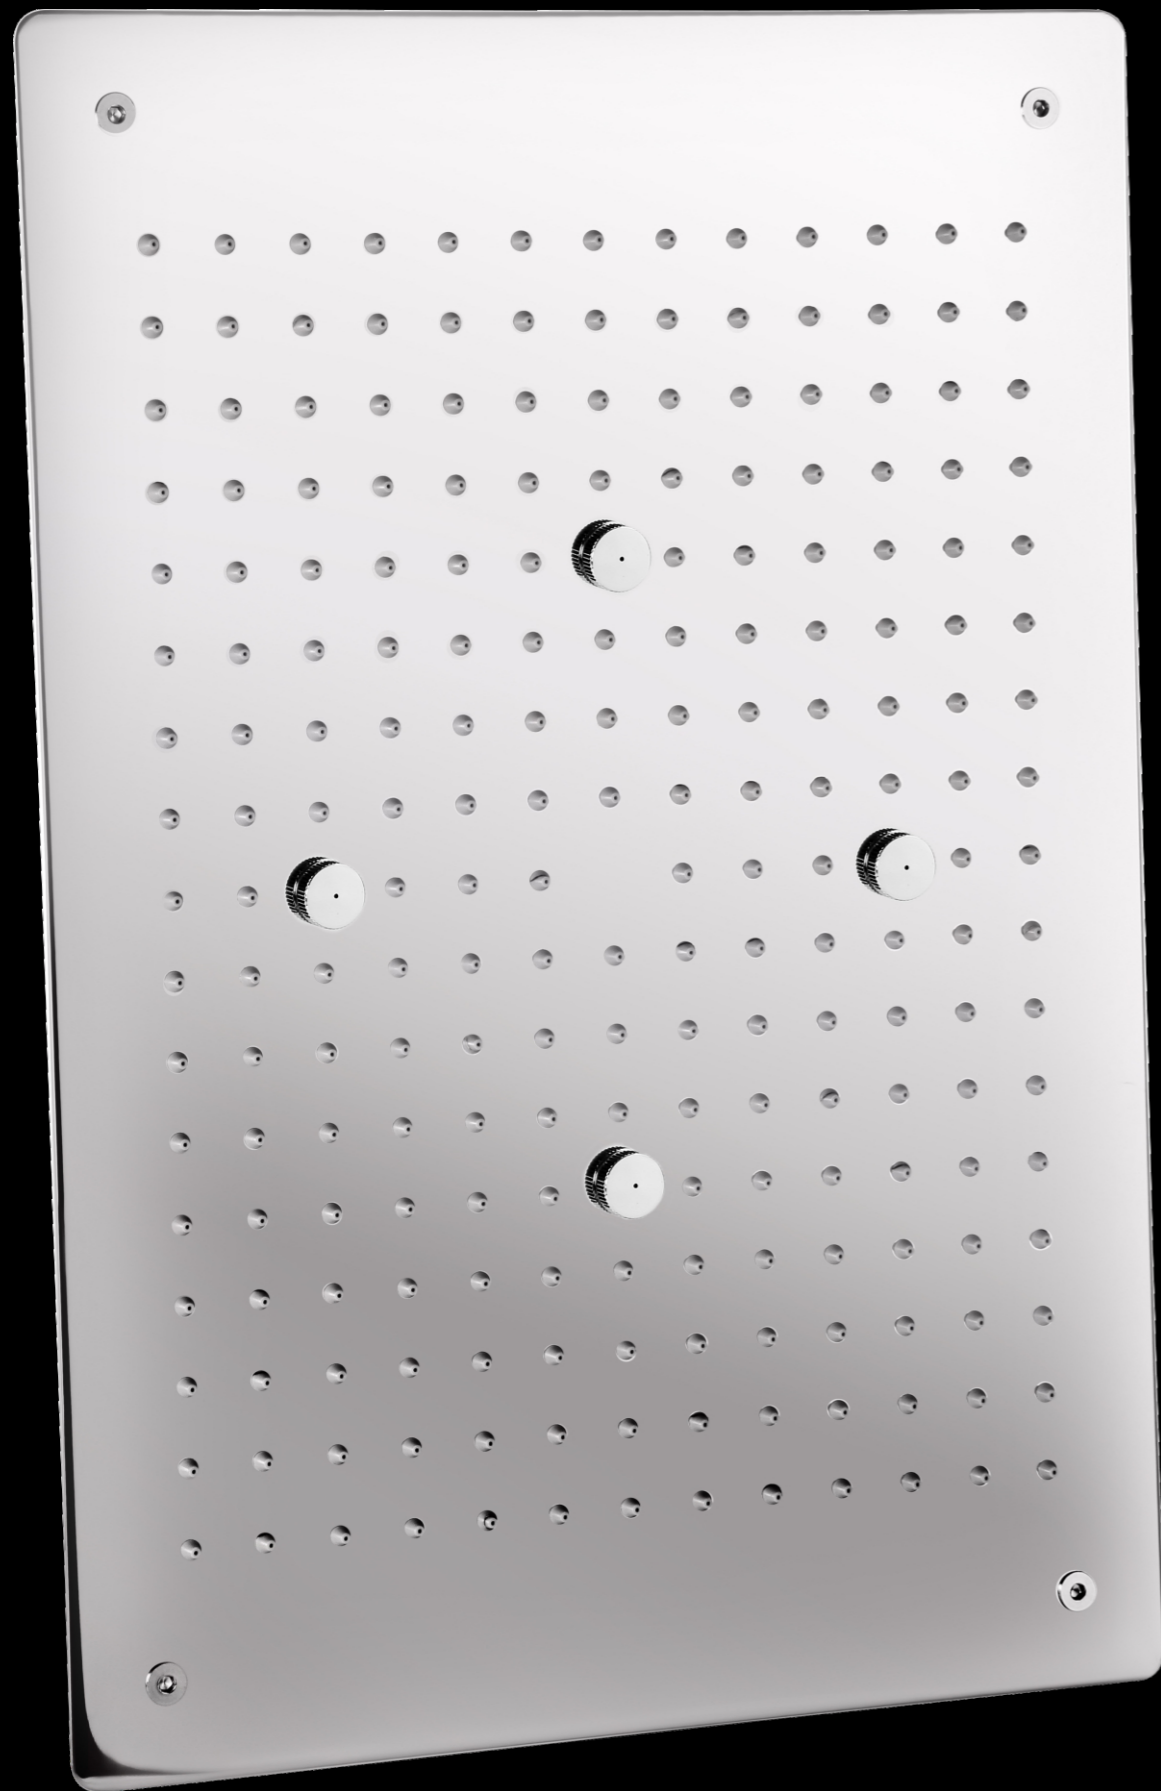

RAIN SHOWER

Castello Ceiling Rain Shower
Size = 15" x 10"
Function = 1

Chrome	Rose Gold	Gold	Matt Black
26000	34000	34000	26000

Castello Ceiling Rain Shower
Size = 15" x 10"
Function = 2

Chrome	Rose Gold	Gold	Matt Black
30000	42000	42000	30000

Castello Ceiling Rain Shower
Size = 19" x 13"
Function = 1

Chrome	Rose Gold	Gold	Matt Black
32000	46000	46000	32000

Castello Ceiling Rain Shower
Size = 19" x 13"
Function = 2

Chrome	Rose Gold	Gold	Matt Black
38000	54000	54000	38000

Rain

Waterfall + LED

Aerator

Mist

Castello Ceiling Rain Shower
Size = 20" x 22"
Function = 4

Chrome	Rose Gold	Gold	Matt Black
69000	100600	100600	100600

Rain Waterfall + LED Aerator Mist

Castello Ceiling Rain Shower
Size = 16" x 18"
Function = 4

Chrome	Rose Gold	Gold	Matt Black
50000	64680	64680	64680

Hot and cold Shower Set 4 Function
 (With lighting and temperature digital display)

1. Solid brass construction body +ABS cover
2. Thread: G1/2
3. Two shelf + glass panel, with water outlet