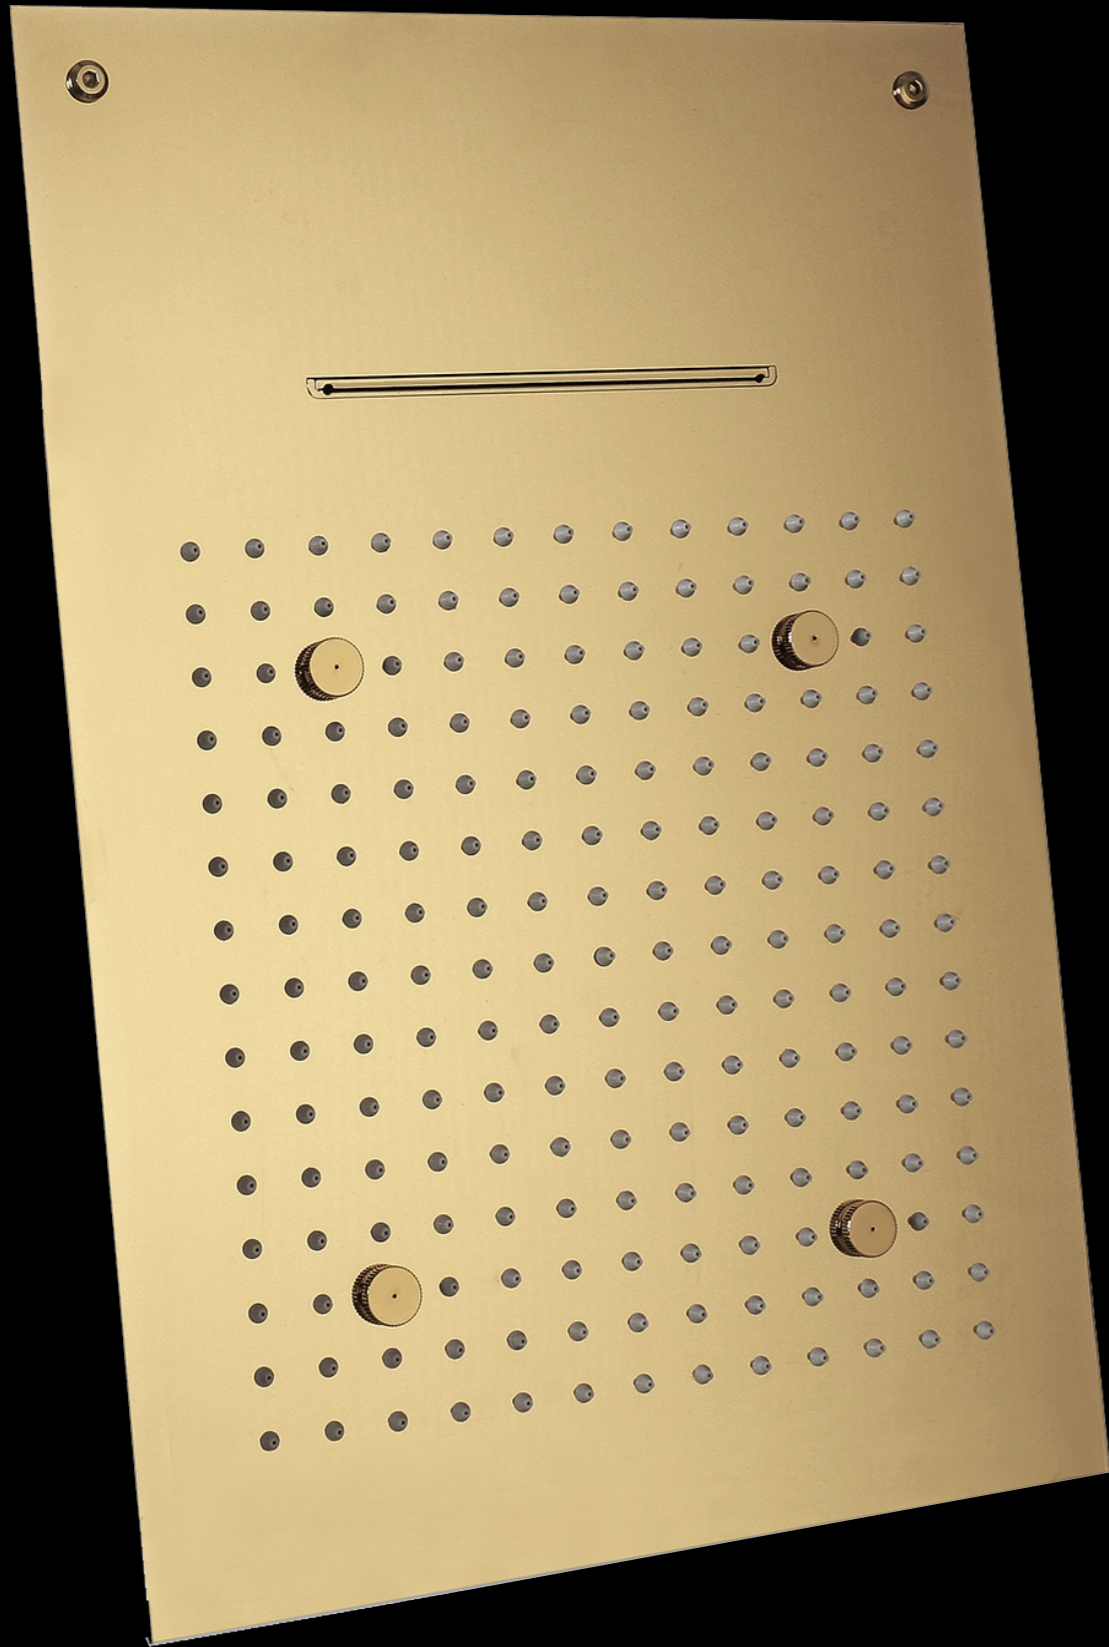

Castello Ceiling Rain Shower
Size = 19" x 13"
Function = 3

Chrome	Rose Gold	Gold	Matt Black
50000	64680	64680	64680