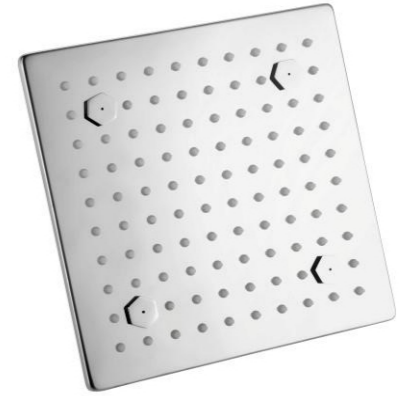

Size 6 X 6

Size 8 X 8

MIST SHOWER

<u>6 x 6</u> 4300	<u>8 x 8</u> 6312	<u>10 x 10</u> 9672	<u>12 x 12</u> 11016