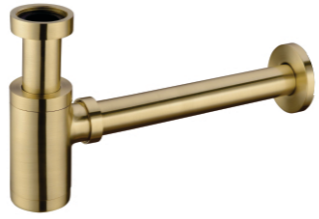

Amaze Reg 2200

Amaze Round 2200

MODEL - MIST MASTER
6 FUNCTION MIST-RAIN-MASSAGE

ALLIED ACCESSORIES

Pop Pop Coupling
3" 5" 7"
680 840 1000

Pop Pop Coupling
3" 5"
1580 2160

Pop Pop Coupling
3" 5"
1580 2160

Pop Pop Coupling
3" 5"
1580 2160

Opel 1080

Euro 1000

Vignate 1080

Bottle Trap 1700
Brass 2520

Bottle Trap 3400

Bottle Trap 3400

Bottle Trap 3400

Fusion 1080