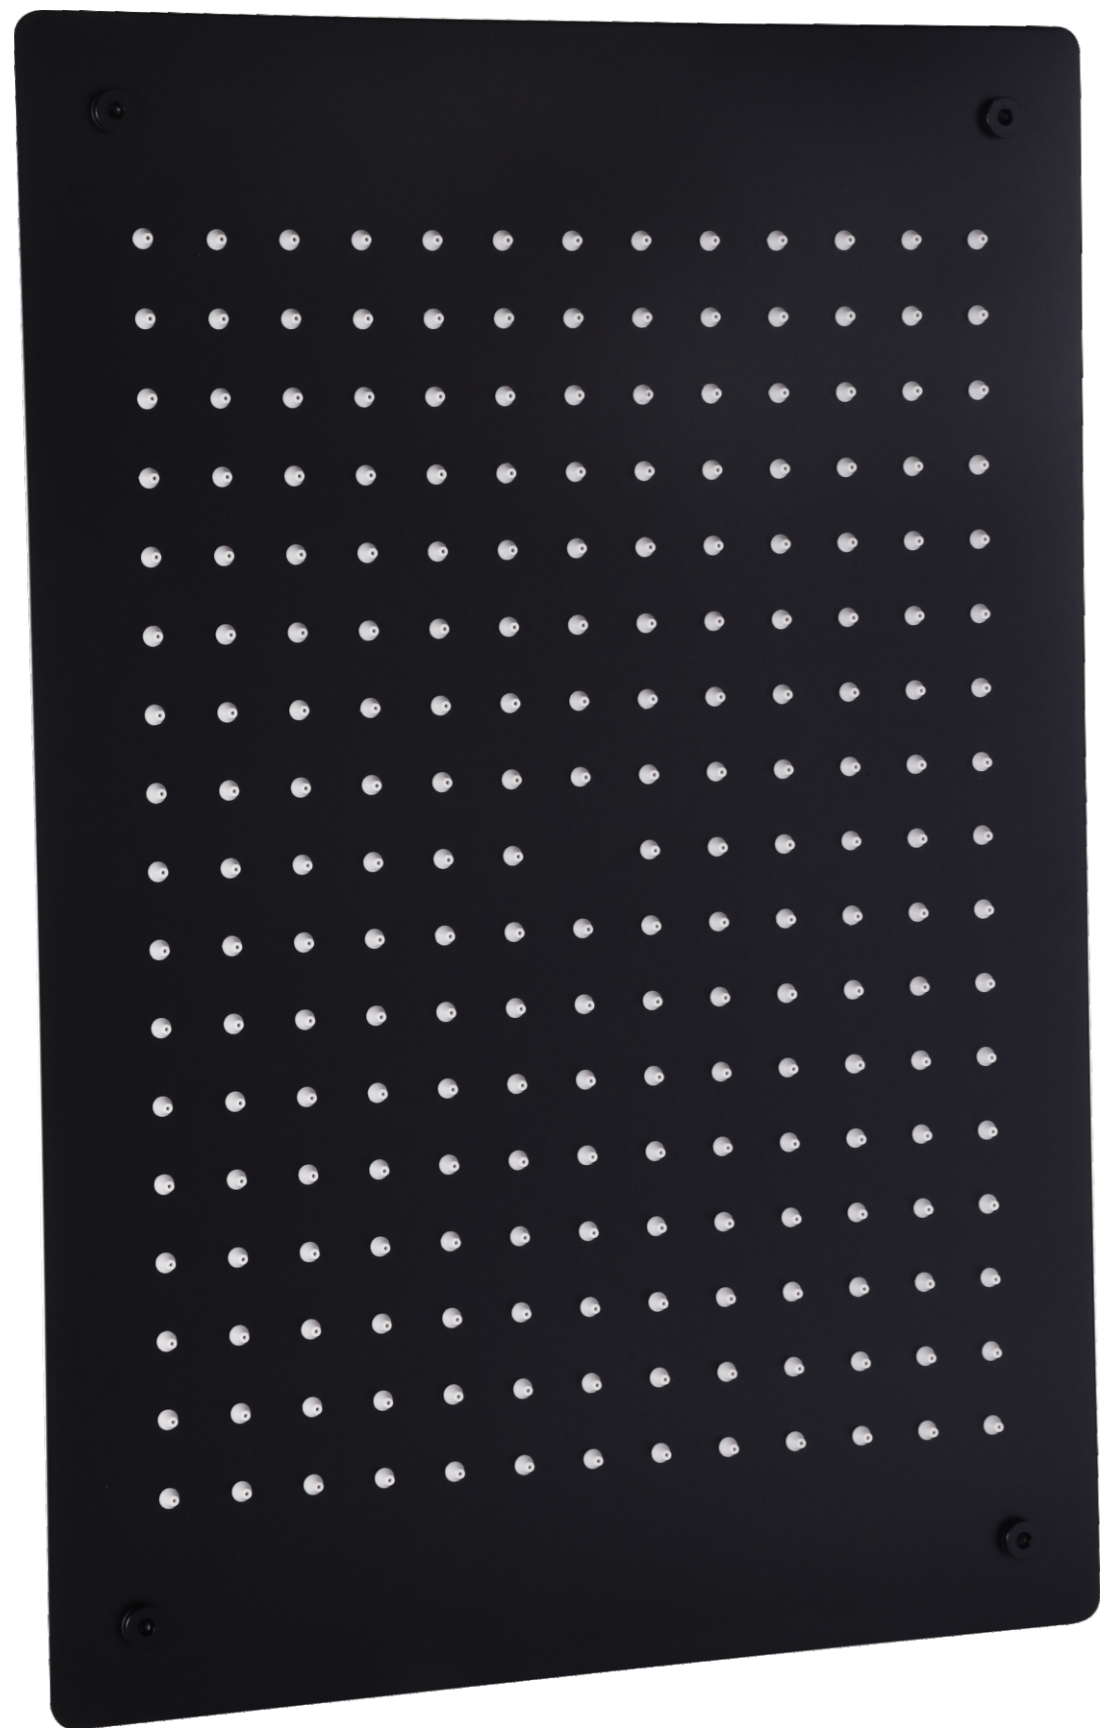

RAIN SHOWER

Castello Ceiling Rain Shower
Size = 15" x 10"
Function = 1

Chrome	Rose Gold	Gold	Matt Black
26000	34000	34000	26000

Castello Ceiling Rain Shower
Size = 15" x 10"
Function = 2

Chrome	Rose Gold	Gold	Matt Black
30000	42000	42000	30000

Castello Ceiling Rain Shower
Size = 19" x 13"
Function = 1

Chrome	Rose Gold	Gold	Matt Black
32000	46000	46000	32000

Castello Ceiling Rain Shower
Size = 19" x 13"
Function = 2

Chrome	Rose Gold	Gold	Matt Black
38000	54000	54000	38000

Rain

Waterfall + LED

Aerator

Mist

Castello Ceiling Rain Shower
Size = 20" x 22"
Function = 4

Chrome	Rose Gold	Gold	Matt Black
69000	100600	100600	100600

Rain Waterfall + LED Aerator Mist

Castello Ceiling Rain Shower
Size = 16" x 18"
Function = 4

Chrome	Rose Gold	Gold	Matt Black
50000	64680	64680	64680

Hot and cold Shower Set 4 Function
 (With lighting and temperature digital display)

1. Solid brass construction body +ABS cover
2. Thread: G1/2
3. Two shelf + glass panel, with water outlet