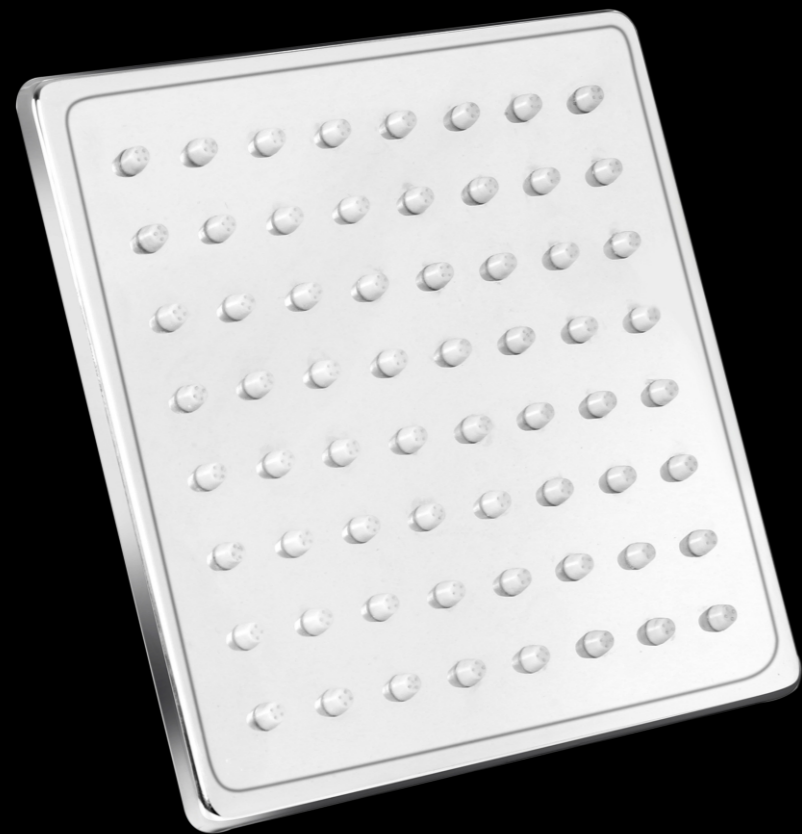

FLORENCE SHOWER

<u>6 x 6</u> 1992	<u>8 x 8</u> 2860	<u>10 x 10</u> 5580	<u>12 x 12</u> 7120