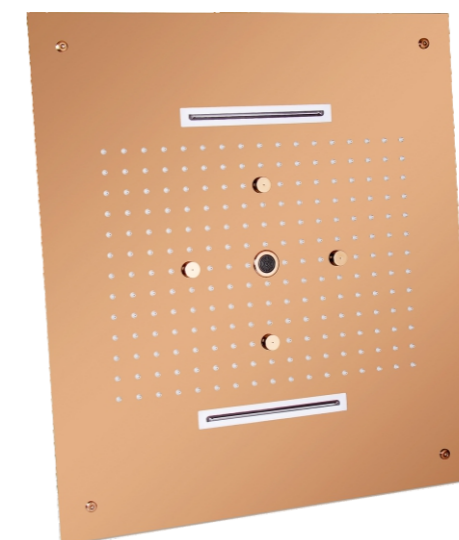

RAIN SHOWER

Castello Ceiling Rain Shower
Size = 15" x 10"
Function = 1

Chrome	Rose Gold	Gold	Matt Black
26000	34000	34000	26000

Castello Ceiling Rain Shower
Size = 15" x 10"
Function = 2

Chrome	Rose Gold	Gold	Matt Black
30000	42000	42000	30000

Castello Ceiling Rain Shower
Size = 19" x 13"
Function = 1

Chrome	Rose Gold	Gold	Matt Black
32000	46000	46000	32000

Castello Ceiling Rain Shower
Size = 19" x 13"
Function = 2

Chrome	Rose Gold	Gold	Matt Black
38000	54000	54000	38000

Rain

Waterfall + LED

Aerator

Mist

Castello Ceiling Rain Shower
Size = 20" x 22"
Function = 4

Chrome	Rose Gold	Gold	Matt Black
69000	100600	100600	100600

Rain Waterfall + LED Aerator Mist

Castello Ceiling Rain Shower
Size = 16" x 18"
Function = 4