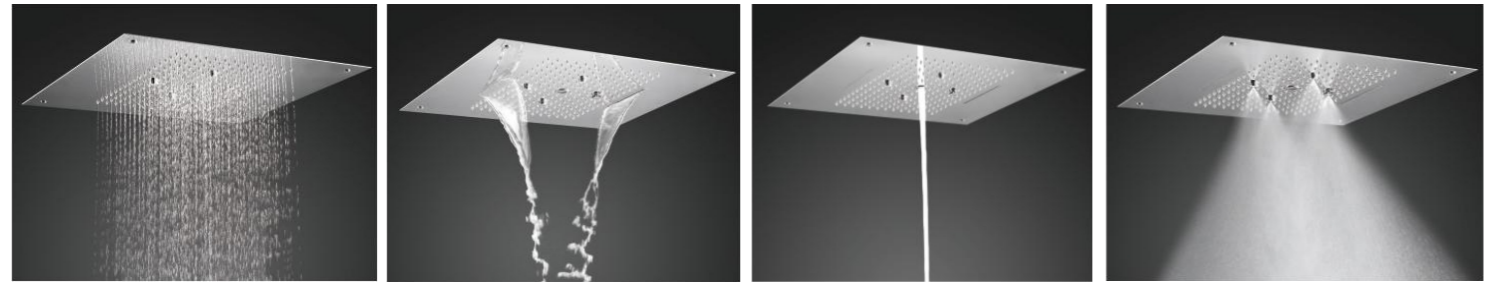

Rain

Waterfall + LED

Aerator

Mist

Castello Ceiling Rain Shower
Size = 20" x 22"
Function = 4

Chrome	Rose Gold	Gold	Matt Black
69000	100600	100600	100600

Rain Waterfall + LED Aerator Mist

Castello Ceiling Rain Shower
Size = 16" x 18"
Function = 4

Chrome	Rose Gold	Gold	Matt Black
50000	64680	64680	64680

Hot and cold Shower Set 4 Function
 (With lighting and temperature digital display)

1. Solid brass construction body +ABS cover
2. Thread: G1/2
3. Two shelf + glass panel, with water outlet