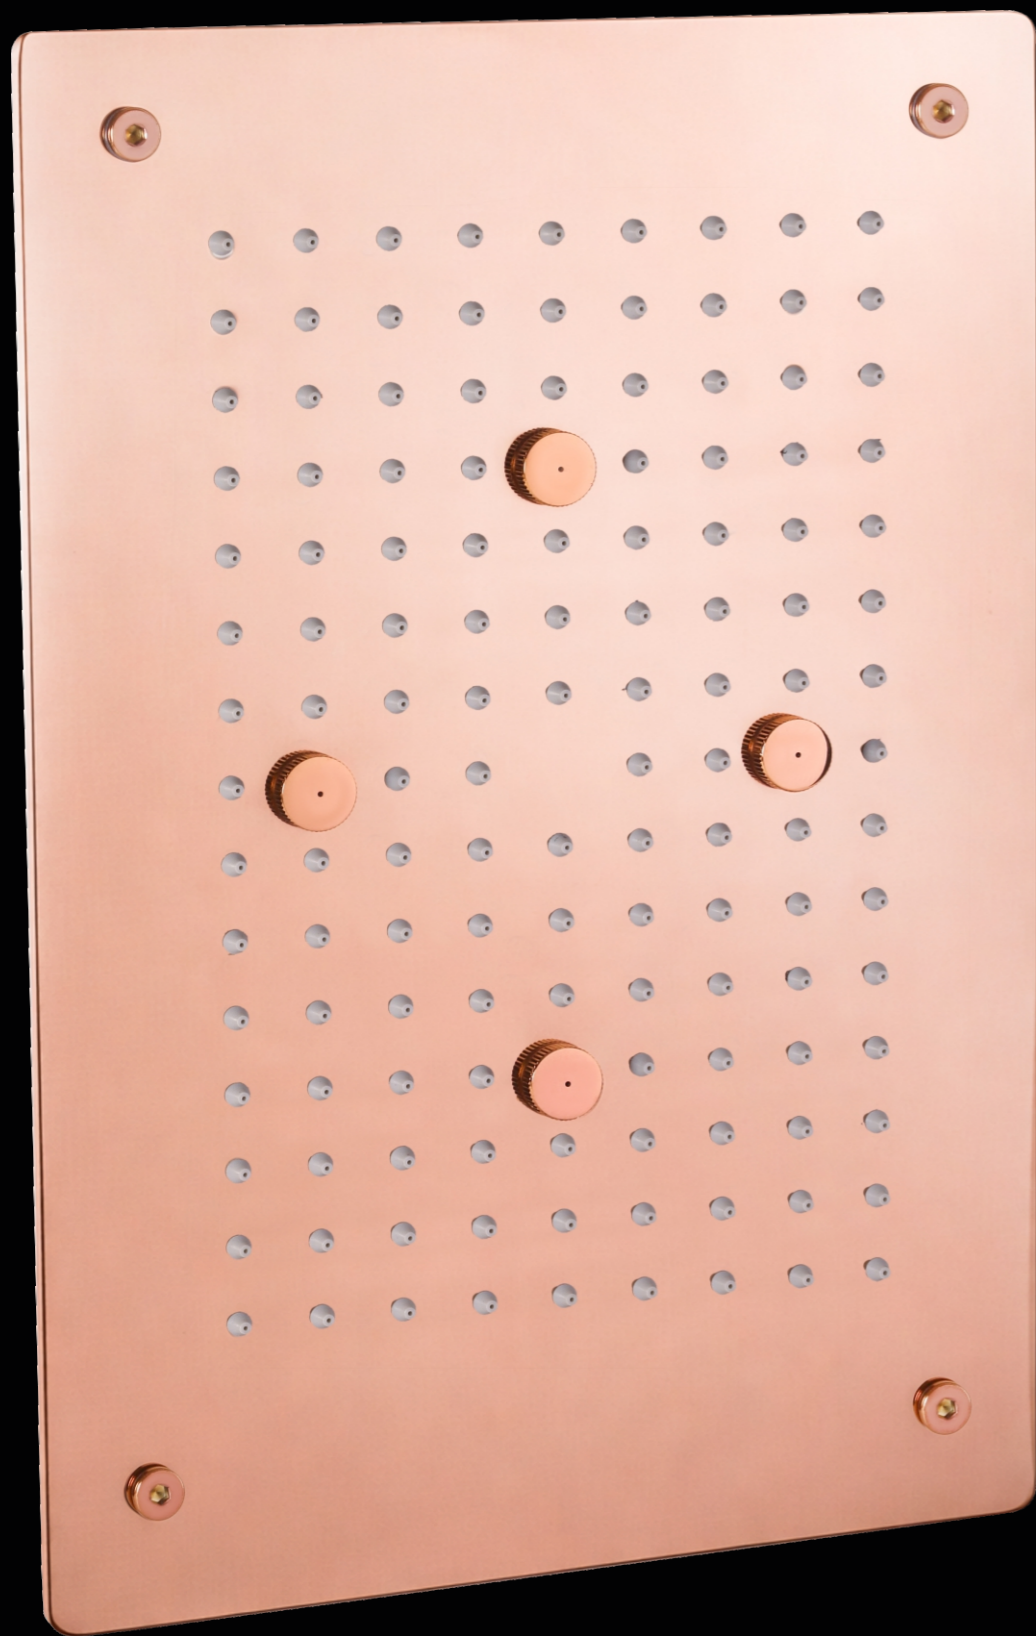

RAIN SHOWER

Castello Ceiling Rain Shower
Size = 15" x 10"
Function = 1

Chrome	Rose Gold	Gold	Matt Black
26000	34000	34000	26000

Castello Ceiling Rain Shower
Size = 15" x 10"
Function = 2

Chrome	Rose Gold	Gold	Matt Black
30000	42000	42000	30000

Chrome	Rose Gold	Gold	Matt Black
50000	64680	64680	64680

Hot and cold Shower Set 4 Function
 (With lighting and temperature digital display)

1. Solid brass construction body +ABS cover
2. Thread: G1/2
3. Two shelf + glass panel, with water outlet