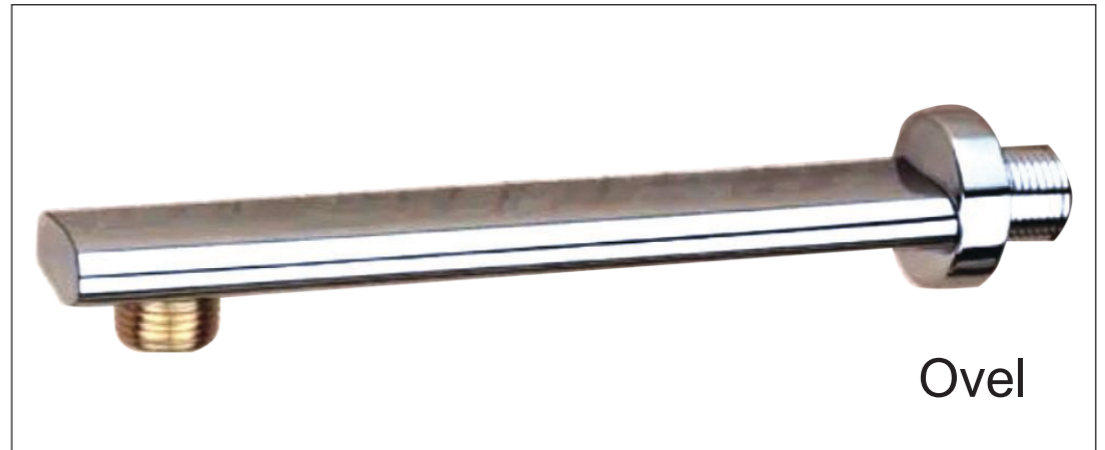

SHOWER ARM

Square Cross

Square

Rectangle

Color

Oval

Round

COLOR SHOWER ARM